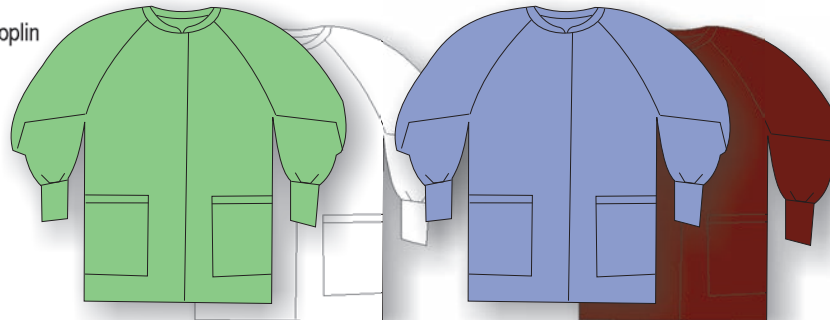

SCRUB SHIRTS

- 4.5 ounce Cotton/poly Poplin
- Reversible
- V-neck
- Breast pockets
- 2X-5X available

ADD...
20% FOR 2X
30% FOR 3X
40% FOR 4X
50% FOR 5X

STYLE	DESCRIPTION	SIZE	COLORS
#46020	Cap Sleeve	XS-5X	basic colors
#46025	Set-in-sleeve	XS-5X	fashion colors

SCRUB PANTS

- 4.5 ounce Cotton/poly Poplin
- 2X-5X available

ADD...
20% FOR 2X
30% FOR 3X
40% FOR 4X
50% FOR 5X

STYLE	DESCRIPTION	SIZE	COLORS
#46120	Reversible Drawstring Waist	XS-5X	basic colors
#46125	Reversible Drawstring Waist	XS-5X	fashion colors
#46130	Elastic Waist	XS-5X	basic colors
#46135	Elastic Waist	XS-5X	fashion colors

WARM-UP JACKETS

- 4.5 ounce Cotton/poly Poplin
- 2 lower pockets
- Scissor holder
- 2X-5X available

ADD...
20% FOR 2X
30% FOR 3X
40% FOR 4X
50% FOR 5X

STYLE	DESCRIPTION	SIZE	COLORS
#46220	2 Lower Pockets, Scissor Holder	XS-5X	basic colors
#46225	2 Lower Pockets, Scissor Holder	XS-5X	fashion colors

IV GOWN

- IV sleeves for easy access
- Telemetry pocket also available

STYLE	DESCRIPTION	SIZE	COLORS
#46435	Poly/cotton Blend	60" sweep, 45" length	Light Blue
#46436	Poly/cotton Blend	60" sweep, 45" length	Pin Dot