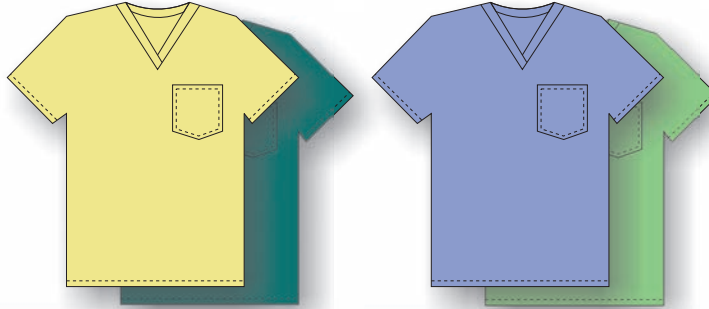

SCRUB SHIRTS

- 4.5 ounce Cotton/poly Poplin
- Reversible
- V-neck
- Breast pockets
- 2X-5X available

ADD...
20% FOR 2X
30% FOR 3X
40% FOR 4X
50% FOR 5X

STYLE	DESCRIPTION	SIZE	COLORS
#46020	Cap Sleeve	XS-5X	basic colors
#46025	Set-in-sleeve	XS-5X	fashion colors

SCRUB PANTS

- 4.5 ounce Cotton/poly Poplin
- 2X-5X available

ADD...
20% FOR 2X
30% FOR 3X
40% FOR 4X
50% FOR 5X

STYLE	DESCRIPTION	SIZE	COLORS
#46120	Reversible Drawstring Waist	XS-5X	basic colors
#46125	Reversible Drawstring Waist	XS-5X	fashion colors
#46130	Elastic Waist	XS-5X	basic colors
#46135	Elastic Waist	XS-5X	fashion colors

WARM-UP JACKETS

- 4.5 ounce Cotton/poly Poplin
- 2 lower pockets
- Scissor holder
- 2X-5X available

ADD...
20% FOR 2X
30% FOR 3X
40% FOR 4X
50% FOR 5X

STYLE	DESCRIPTION	SIZE	COLORS
#46220	2 Lower Pockets, Scissor Holder	XS-5X	basic colors
#46225	2 Lower Pockets, Scissor Holder	XS-5X	fashion colors

IV GOWN

- IV sleeves for easy access
- Telemetry pocket also available

STYLE	DESCRIPTION	SIZE	COLORS
#46435	Poly/cotton Blend	60" sweep, 45" length	Light Blue
#46436	Poly/cotton Blend	60" sweep, 45" length	Pin Dot