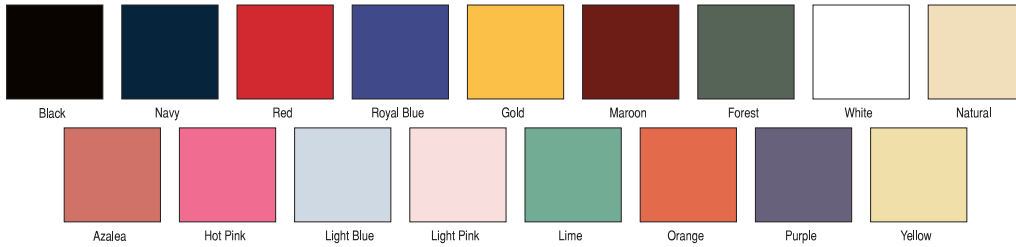

SPECIALTY TOWELS

GOLF TOWELS

- 100% Cotton Velour
- Hook and grommet available

DESCRIPTION	SIZE	WEIGHT/DZ.	WHITE STYLE	COLOR STYLE	PACKED
End Hemmed Standard	16x25	2.5#	#49926	#49927	12 dozen
End Hemmed Dobby	16x25	3.5#	#49928	#49929	12 dozen

SOLID COLOR HAND TOWELS

- 100% Cotton
- Dobby Border
- 16/1 ring spun yarn
- Great for salons and for the golf course

STYLE	FABRIC	SIZE	WEIGHT/DZ.	COLORS	PACKED
⚡ #49930	Terry	16 x 27	3.0#	see above	25 dozen

FINGERTIP TOWELS

- 100% Cotton
- Perfect for public wash rooms and locker rooms
- Hook and grommet available

DESCRIPTION	SIZE	WEIGHT/DZ.	WHITE STYLE	COLOR STYLE	PACKED
End Hemmed Standard, Velour	11x18	1.3#	#39021	#39022	30 dozen
Fringed End, Velour	11x18	1.3#	⚡ #39020	#39023	30 dozen
Fringed End, Terry	13x18	1.5#	#39030	#39035 (Natural color only)	24 dozen
Dobby End Hemmed, Terry	13x18	1.75#	#39036	#39037 (Natural color only)	24 dozen

Style #44155

Style #44160

Style #50230

STYLE	DESCRIPTION	SIZE	WEIGHT/DZ.	COLORS	PACKED
#44155	Plain weave lint free	16 x 28	21 ounce	White with Red Multi-stripes	100 dozen
#44160	Birdseye weave prewashed	18 x 18	21 ounce	White	50 dozen
#50230	Absorbent weave	15 x 26	26 ounce	White, Ceil Blue, Misty, Yellow	400 each