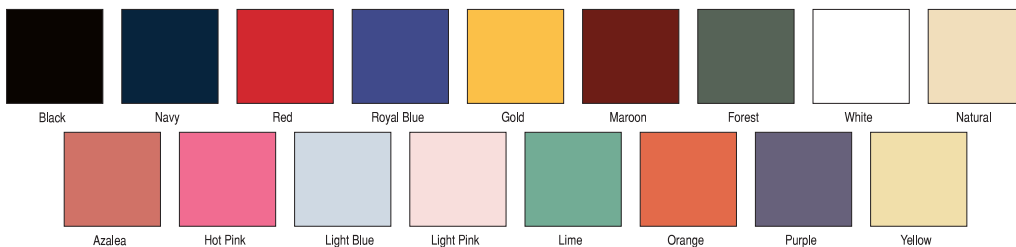

SOLID COLOR HAND TOWELS

- 100% Cotton
- Dobby Border
- 16/1 ring spun yarn
- Great for salons and for the golf course

STYLE	FABRIC	SIZE	WEIGHT/DZ.	COLORS	PACKED
⚡ #49930	Terry	16 x 27	3.0#	see above	25 dozen

FINGERTIP TOWELS

- 100% Cotton
- Perfect for public wash rooms and locker rooms
- Hook and grommet available

DESCRIPTION	SIZE	WEIGHT/DZ.	WHITE STYLE	COLOR STYLE	PACKED
End Hemmed Standard, Velour	11x18	1.3#	#39021	#39022	30 dozen
Fringed End, Velour	11x18	1.3#	⚡ #39020	#39023	30 dozen
Fringed End, Terry	13x18	1.5#	#39030	#39035 (Natural color only)	24 dozen
Dobby End Hemmed, Terry	13x18	1.75#	#39036	#39037 (Natural color only)	24 dozen

POOL AND BEACH TOWELS

- 100% Cotton unless noted
- Many more sizes and styles available

STYLE	FABRIC	SIZE	WEIGHT/DZ.	COLORS	PACKED
#18020	Classic Economy	36 x 68	12.75#	white	10 dozen
#18025	16 Single Premium	36 x 68	14.0#	see below	5 dozen
#18026	Oxford 86% Ringspun / 14% Poly	35 x 66	19#	white	3 dozen
#18120	Millennium End Hem Dobby	35 x 68	22#	white, natural	2 dozen
#18130	Millennium End Hem Dobby - Dark Colors	35 x 68	22#	see below	2 dozen

Style #44155

Style #44160

Style #50230

STYLE	DESCRIPTION	SIZE	WEIGHT/DZ.	COLORS	PACKED
#44155	Plain weave lint free	16 x 28	21 ounce	White with Red Multi-stripes	100 dozen
#44160	Birdseye weave prewashed	18 x 18	21 ounce	White	50 dozen
#50230	Absorbent weave	15 x 26	26 ounce	White, Ceil Blue, Misty, Yellow	400 each