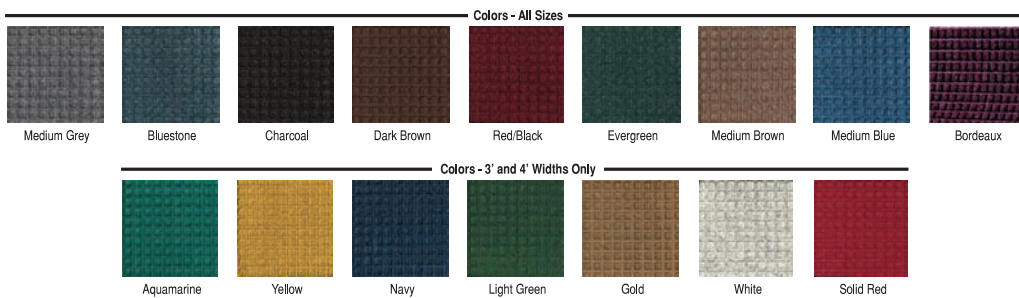

WATERHOG FASHION - The toughest *best-looking* mat in the industry