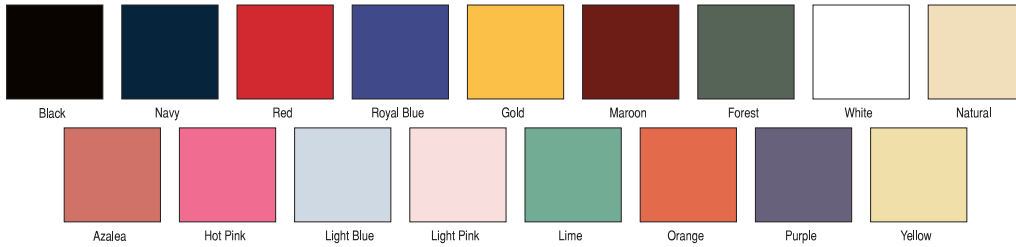

SPECIALTY TOWELS

GOLF TOWELS

- 100% Cotton Velour
- Hook and grommet available

DESCRIPTION	SIZE	WEIGHT/DZ.	WHITE STYLE	COLOR STYLE	PACKED
End Hemmed Standard	16x25	2.5#	#49926	#49927	12 dozen
End Hemmed Dobby	16x25	3.5#	#49928	#49929	12 dozen

SOLID COLOR HAND TOWELS

- 100% Cotton
- Dobby Border
- 16/1 ring spun yarn
- Great for salons and for the golf course

STYLE	FABRIC	SIZE	WEIGHT/DZ.	COLORS	PACKED
⚡ #49930	Terry	16 x 27	3.0#	see above	25 dozen

FINGERTIP TOWELS

- 100% Cotton
- Perfect for public wash rooms and locker rooms
- Hook and grommet available

DESCRIPTION	SIZE	WEIGHT/DZ.	WHITE STYLE	COLOR STYLE	PACKED
End Hemmed Standard, Velour	11x18	1.3#	#39021	#39022	30 dozen
Fringed End, Velour	11x18	1.3#	⚡ #39020	#39023	30 dozen
Fringed End, Terry	13x18	1.5#	#39030	#39035 (Natural color only)	24 dozen
Dobby End Hemmed, Terry	13x18	1.75#	#39036	#39037 (Natural color only)	24 dozen

CENTER STRIPED TOWELS

- Cotton or blend
- Great when color coding is needed
- For kitchens, pools, gyms, or golf courses

STYLE	FABRIC	SIZE	WEIGHT/DZ.	STRIPE COLORS	PACKED
⚡ #49820	Terry Hand - Economy Cotton	16 x 27	2.75#	blue, green or gold	50 dozen
⚡ #21820	Terry Bath - Economy Cotton	22 x 44	6#	blue, green or gold	25 dozen
#21825	Terry Bath - Upscale Blend	22 x 44	6.5#	blue	8 dozen
#21827	Terry Bath - Economy Cotton	24 x 48	8#	blue	15 dozen