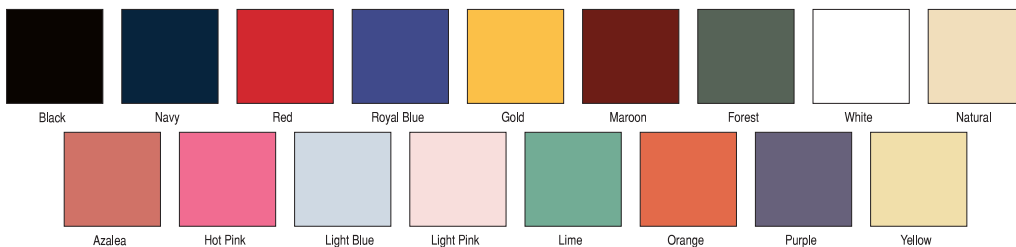

SPECIALTY TOWELS

GOLF TOWELS

- 100% Cotton Velour
- Hook and grommet available

DESCRIPTION	SIZE	WEIGHT/DZ.	WHITE STYLE	COLOR STYLE	PACKED
End Hemmed Standard	16x25	2.5#	#49926	#49927	12 dozen
End Hemmed Dobby	16x25	3.5#	#49928	#49929	12 dozen

SOLID COLOR HAND TOWELS

- 100% Cotton
- Dobby Border
- 16/1 ring spun yarn
- Great for salons and for the golf course

STYLE	FABRIC	SIZE	WEIGHT/DZ.	COLORS	PACKED
⚡ #49930	Terry	16 x 27	3.0#	see above	25 dozen

FINGERTIP TOWELS

- 100% Cotton
- Perfect for public wash rooms and locker rooms
- Hook and grommet available

DESCRIPTION	SIZE	WEIGHT/DZ.	WHITE STYLE	COLOR STYLE	PACKED
End Hemmed Standard, Velour	11x18	1.3#	#39021	#39022	30 dozen
Fringed End, Velour	11x18	1.3#	⚡ #39020	#39023	30 dozen
Fringed End, Terry	13x18	1.5#	#39030	#39035 (Natural color only)	24 dozen
Dobby End Hemmed, Terry	13x18	1.75#	#39036	#39037 (Natural color only)	24 dozen

POOL AND BEACH TOWELS

- 100% Cotton unless noted
- Many more sizes and styles available

STYLE	FABRIC	SIZE	WEIGHT/DZ.	COLORS	PACKED
#18020	Classic Economy	36 x 68	12.75#	white	10 dozen
#18025	16 Single Premium	36 x 68	14.0#	see below	5 dozen
#18026	Oxford 86% Ringspun / 14% Poly	35 x 66	19#	white	3 dozen
#18120	Millennium End Hem Dobby	35 x 68	22#	white, natural	2 dozen
#18130	Millennium End Hem Dobby - Dark Colors	35 x 68	22#	see below	2 dozen