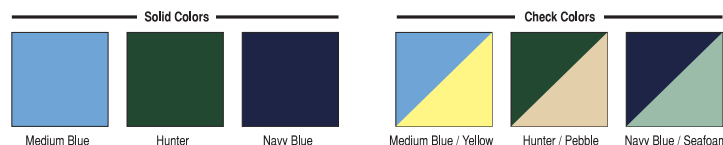

ECONOMY TERRY KITCHEN TOWELS

- Check Pattern
- Available White/Blue or White/Green
- 100% Cotton
- Bale packed

STYLE	SIZE	WEIGHT/DZ.	PACKED
⚡ #55010	15 x 25	1.75#	50 dozen
⚡ #55015	12 x 12	.75#	100 dozen

MAGIC CHECK KITCHEN TOWELS

- Jacquard Terry check weave
- 100% Cotton
- Solid color or colored check pattern

DESCRIPTION	SIZE	WEIGHT/DZ.	PACKED	STYLE HUNTER & BLUE	STYLE ALL OTHER COLORS
Kitchen Towel	15 x 25	2.5#	12 dozen	#55021	#55020
Dish Cloth	12 x 12	1.0#	48 dozen	#55026	#55025
Terry Pot Holder	7 x 7	n/a	24 dozen	#55031	#55030
Oven Mitt w/Piping	12"	n/a	12 dozen	#55036	#55035

DEPENDABILITY KITCHEN TOWELS

- 100% Cotton
- Dishcloths over-edged
- Pot Holders quilted and taped on 4 sides

STYLE	DESCRIPTION	SIZE	WEIGHT/DZ.	PACKED
#55200	Kitchen Towel	16 x 28	3.0#	6 dozen
#55205	Dish Cloth	12 x 12	1.10#	12 dozen
#55210	Pot Holder	7 x 8	1.75#	6 dozen