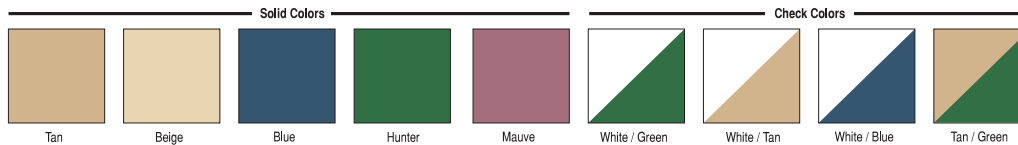

ECONOMY TERRY KITCHEN TOWELS

- Check Pattern
- Available White/Blue or White/Green
- 100% Cotton
- Bale packed

STYLE	SIZE	WEIGHT/DZ.	PACKED
⚡ #55010	15 x 25	1.75#	50 dozen
⚡ #55015	12 x 12	.75#	100 dozen

MAGIC CHECK KITCHEN TOWELS

- Jacquard Terry check weave
- 100% Cotton
- Solid color or colored check pattern

DESCRIPTION	SIZE	WEIGHT/DZ.	PACKED	STYLE HUNTER & BLUE	STYLE ALL OTHER COLORS
Kitchen Towel	15 x 25	2.5#	12 dozen	#55021	#55020
Dish Cloth	12 x 12	1.0#	48 dozen	#55026	#55025
Terry Pot Holder	7 x 7	n/a	24 dozen	#55031	#55030
Oven Mitt w/Piping	12"	n/a	12 dozen	#55036	#55035